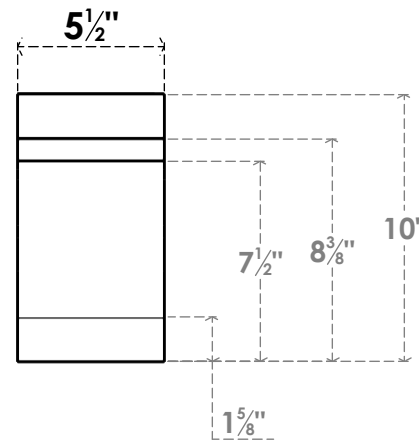

ITEM NUMBER: BRCPC055X06000X10000MRC

5 1/2"W X 6"D X 10"H MERCED ARCHITECTURAL GRADE PVC CLOSED KNEE BRACE

SIDE PROFILE

FRONT PROFILE

ISOMETRIC

EKENA MILLWORK
2300 WEST MAIN ST.
CLARKSVILLE, TX 75426
TOLL FREE: 866-607-0453
WWW.EKENAMILLWORK.COM

NOTES

1. INSTALLATION TO BE COMPLETED IN ACCORDANCE WITH MANUFACTURER'S SPECIFICATIONS.
2. DRAWING MAY NOT BE TO SCALE
3. THIS DRAWING IS INTENDED FOR DESIGN AND PLANNING PURPOSES ONLY.
4. ALL INFORMATION CONTAINED HEREIN WAS CURRENT AT THE TIME OF DEVELOPMENT BUT MUST BE REVIEWED AND APPROVED BY THE PRODUCT MANUFACTURER TO BE CONSIDERED ACCURATE.
5. ARCHITECTURAL GRADE PVC PRODUCTS ARE MADE FROM EXPANDED CELLULAR PVC AND COME NATURALLY WHITE BUT MAY BE PAINTED