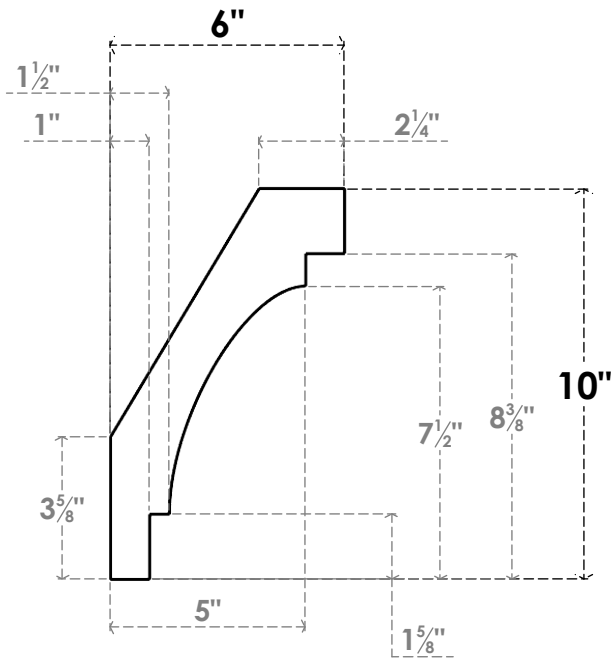

ITEM NUMBER: BRCPC055X06000X10000MRC

5 1/2"W X 6"D X 10"H MERCED ARCHITECTURAL GRADE PVC CLOSED KNEE BRACE

SIDE PROFILE

FRONT PROFILE

ISOMETRIC

EKENA MILLWORK
2300 WEST MAIN ST.
CLARKSVILLE, TX 75426
TOLL FREE: 866-607-0453
WWW.EKENAMILLWORK.COM

NOTES

1. INSTALLATION TO BE COMPLETED IN ACCORDANCE WITH MANUFACTURER'S SPECIFICATIONS.
2. DRAWING MAY NOT BE TO SCALE
3. THIS DRAWING IS INTENDED FOR DESIGN AND PLANNING PURPOSES ONLY.
4. ALL INFORMATION CONTAINED HEREIN WAS CURRENT AT THE TIME OF DEVELOPMENT BUT MUST BE REVIEWED AND APPROVED BY THE PRODUCT MANUFACTURER TO BE CONSIDERED ACCURATE.
5. ARCHITECTURAL GRADE PVC PRODUCTS ARE MADE FROM EXPANDED CELLULAR PVC AND COME NATURALLY WHITE BUT MAY BE PAINTED